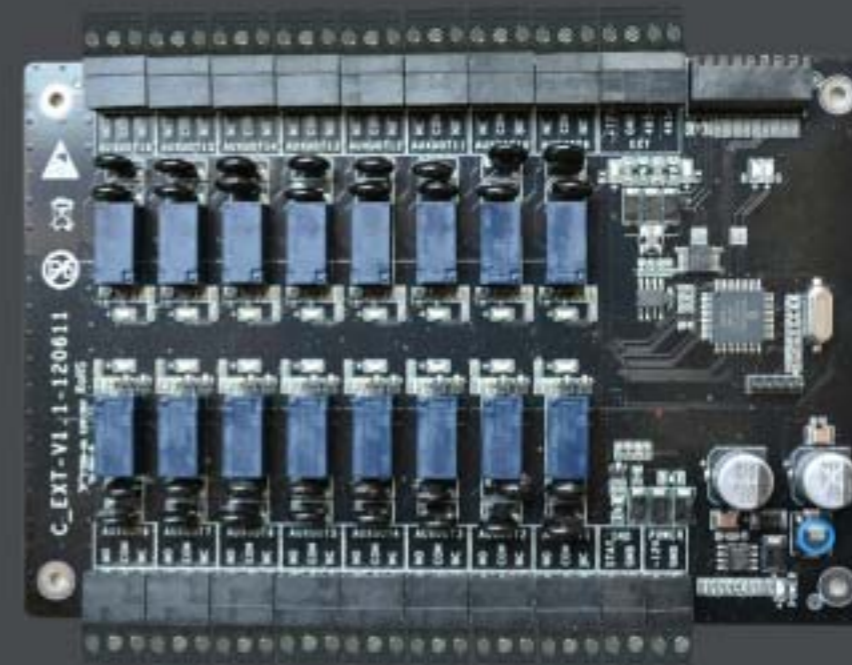

EX16

Elevator Floor Extension Board

Designing specifically for elevator control, the EC10 panel and EX16 floor extension boards provide customers with the most secured, scalable, versatile and affordable access control solutions available today.

Floor access can be restricted based on various user credentials, including fingerprint, proximity card and/or password. Pre-defined time schedules can also be used to control floor access. During normal visits/business hours, unrestricted floor access can also be permitted (aka Passage mode).

The EC10 Elevator Control Panel can restrict access up to ten floors. The EX16 Elevator Floor Extension Board restricts access up to an additional sixteen floors. Each EC10 can support up to three EX16 boards. When combining together, a total fifty eight (58) floors can be controlled with a single EC10 bundle. Note EC10 panels can be daisy-chained together to control as many floors as desired.

Our powerful yet easy to use software makes the Elevator Control System very easy to manage. SDK is available for software companies which desire to integrate with the system.