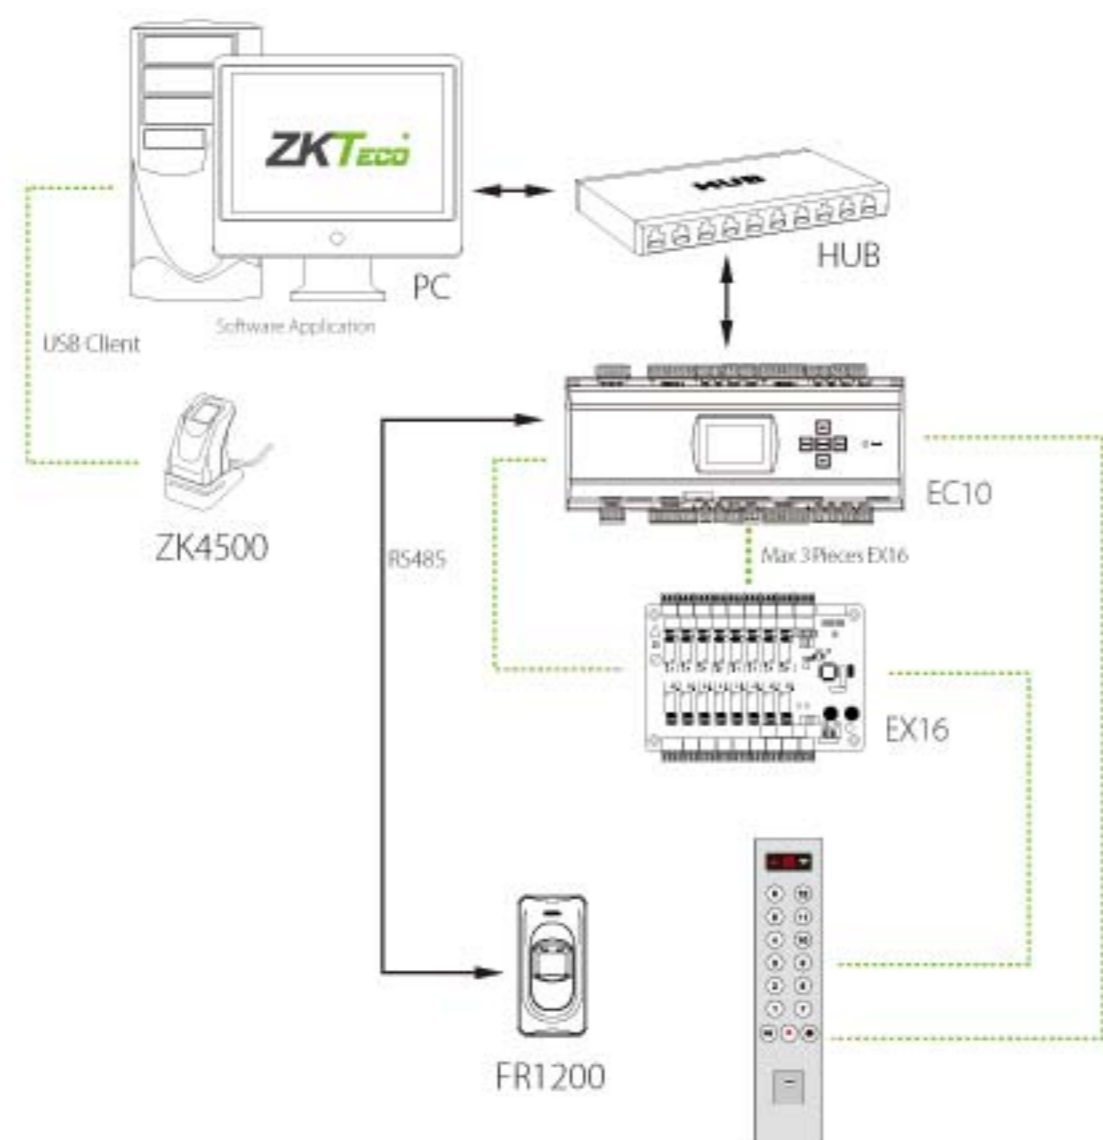

Specifications

EC10	
Floor Button Control Relay	10
Fingerprint Capacity	3000
RFID Card Capacity	30,000
Event Capacity	100,000
Power Supply	12V DC 1A
Communication to PC	TCP/IP, RS485
Communication to EX16	RS485
Number of supported EX16	3
Dimension(LxDxH)	242mmx95mmx60mm
Net weight	0.8Kg

EX16	
Floor Button Control Relay	16
Communication to EC10	RS485
RS485 address	Set by DIP switch
Power Supply	12V DC 1A
Dimension (LxDxH)	160mmx106mm
Net weight	0.2Kg

Configuration