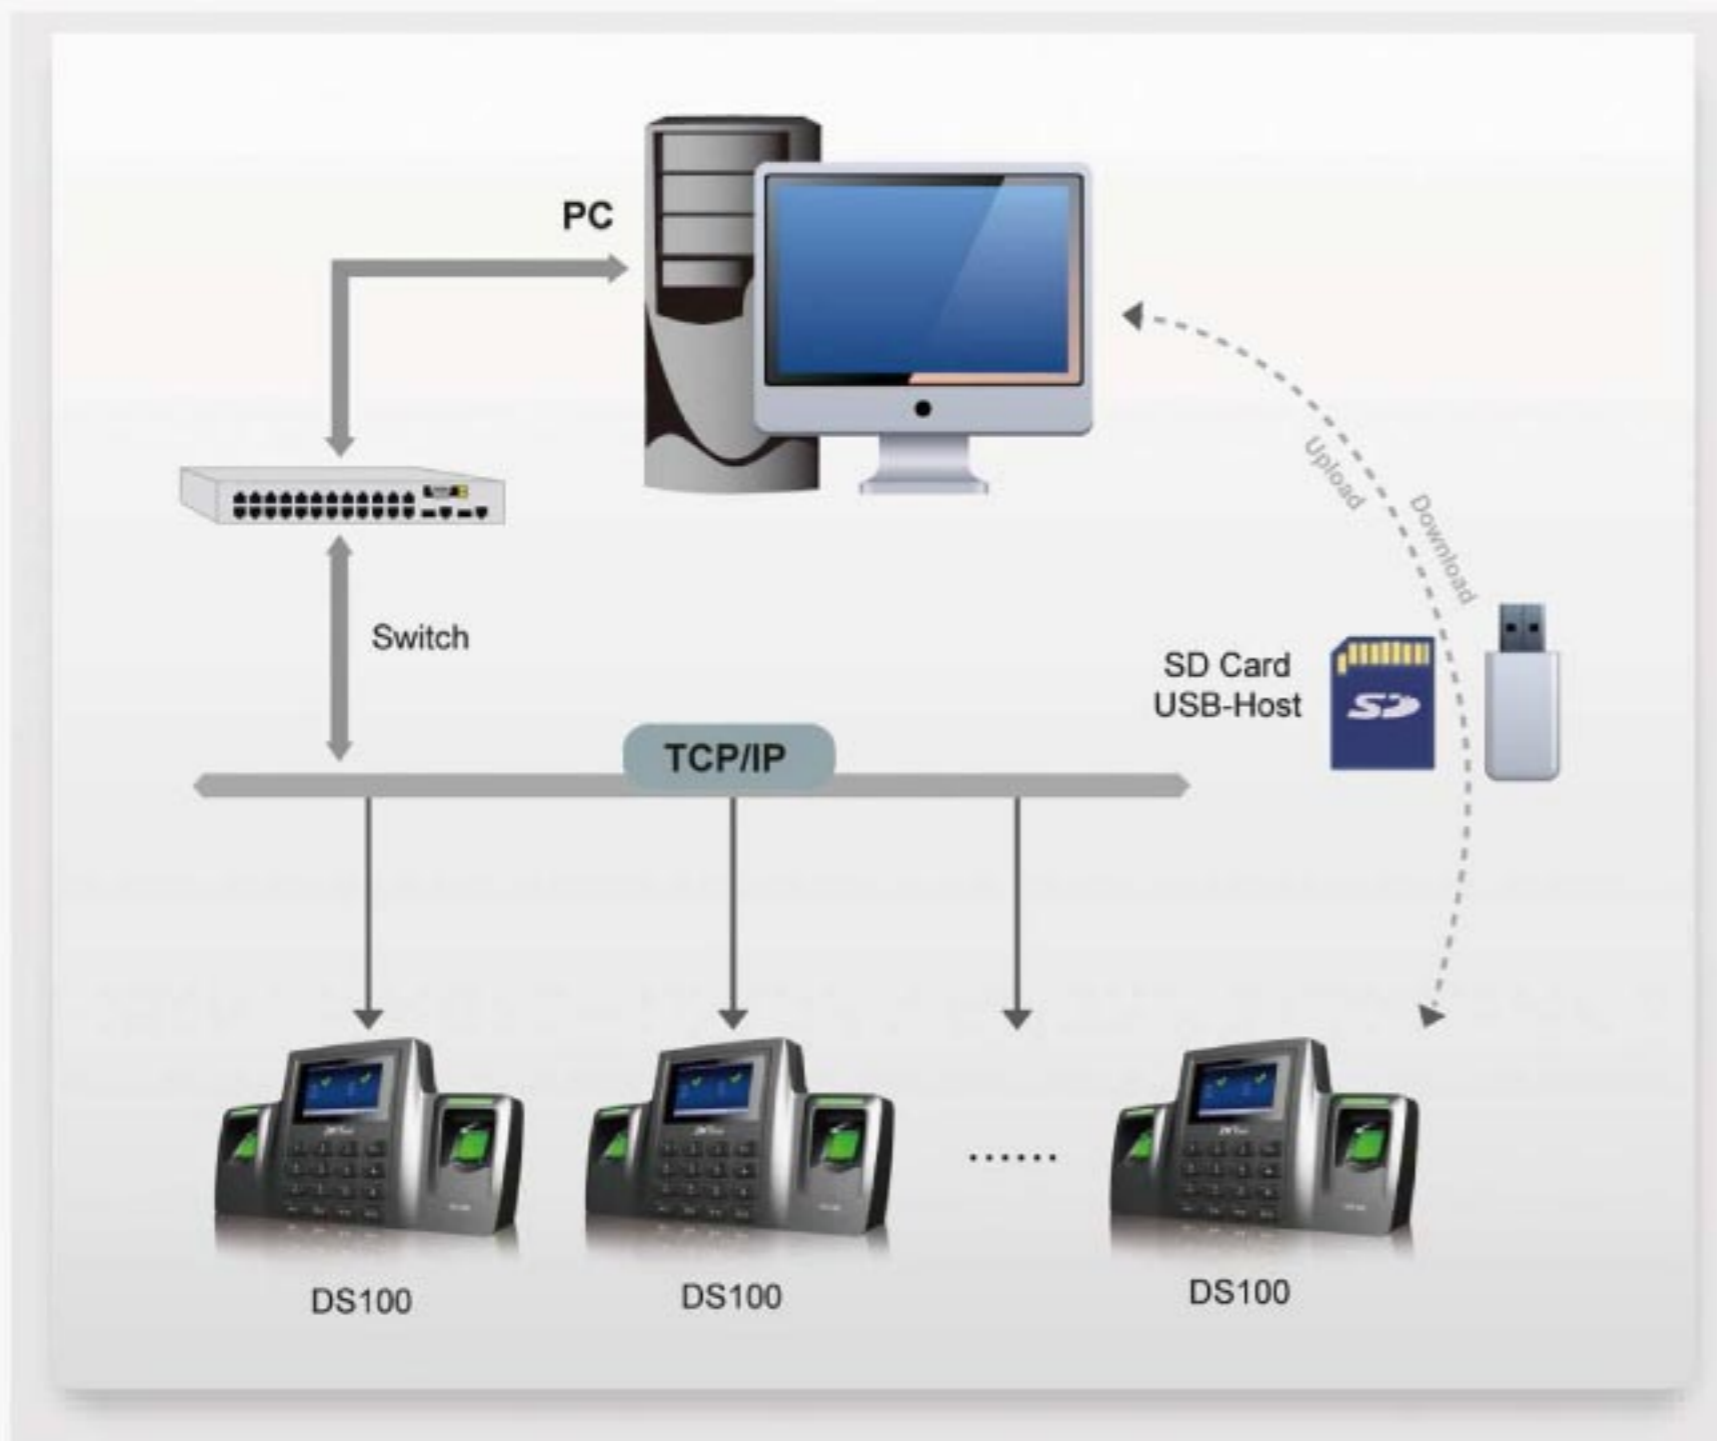

Configuration:

Application:

ZKTeco Inc.

ZK Mansion, Wuhe Rd, Gangtou, Bantian, Buji Town, Longgang District, Shenzhen China 518129 Tel: +86-755-8960 2345/46/47/48 Fax: +86-755-8960 2675 www.zkteco.com

Global Service Hotline:

USA: +1 732-412-6007

EU: +34 916532891

Brazil: +55 11-5082-4315

Thailand: +66-29144238

Mexico: +52-55-52078969

South Africa: +27 12 259 1047

Dubai: +971 4 6091 310

India: +91-0124-2623170

Indonesia: +62 21 2921 8949

Brochure Download