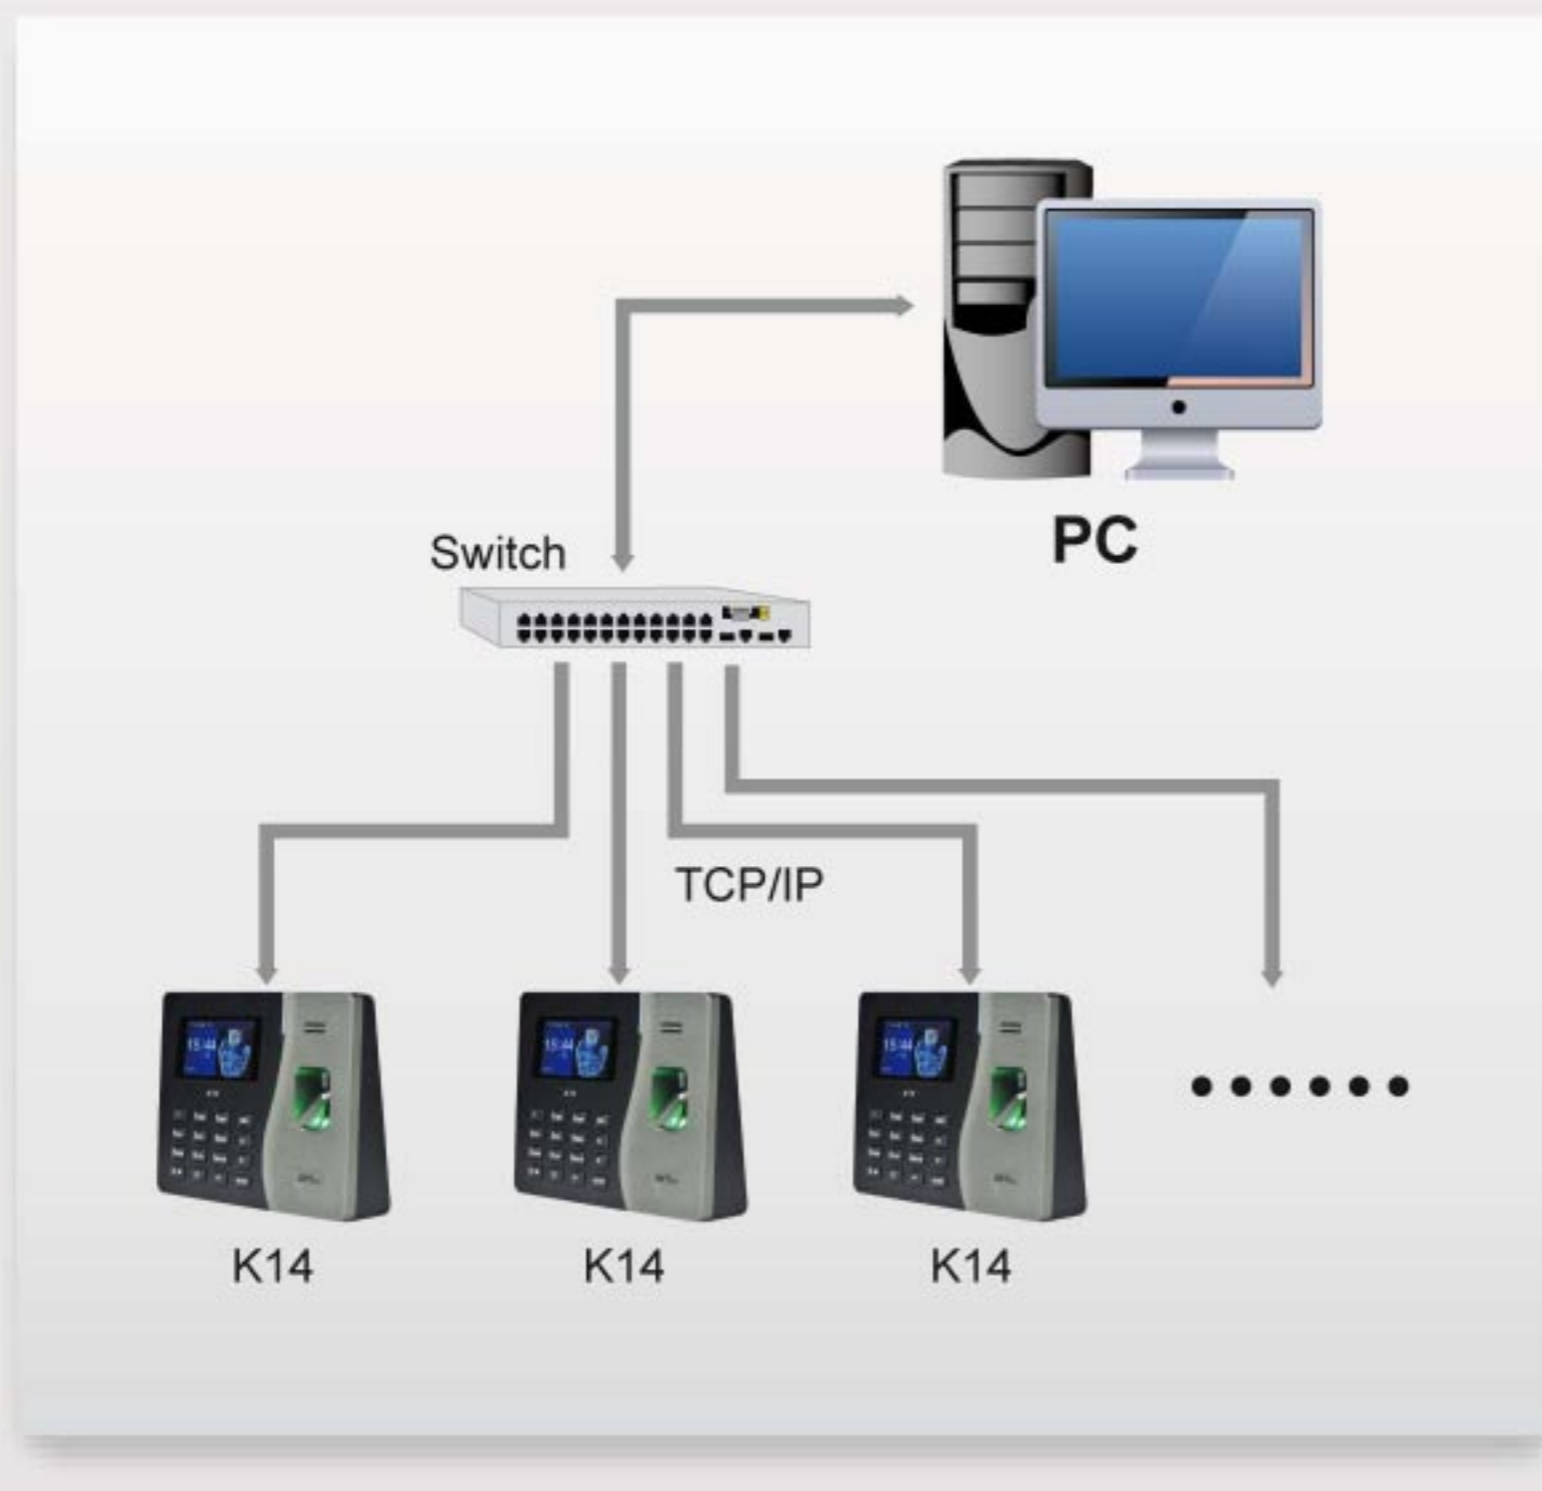

You can use Excel; you can be an excellent Workforce Management Manager!

K14 Internet SSR Fingerprint Time Clock

Introduction

K14 is an innovation biometric fingerprint reader for Time & Attendance applications, offering unparalleled performance using an advanced algorithm for reliability, precision and excellent matching speed. With SSR report (Self-Service-Recorder) stored in the time clock. The 2.8 inch TFT can display more information vividly, including fingerprint image quality and verification result etc. TCP/IP communication is standard and make sure the data transmission between terminal and PC can be easily done within several seconds, it is the best choice for small chain stores.

Features:

- * TCP/IP, USB Host
- * Color TFT screen with GUI Interface for easy of use
- * Built-in latest fingerprint algorithm V10.0
- * Built-in SSR Excel Software, Openoffice.org, libreOffice
- * Multi Languages
- * Function keys to select the IN or Out status of the punches
- * Real-Time 1-touch data backup

Configuration:

Specifications:

Display	2.8 inches TFT Screen
Fingerprint Capacity	500
ID Card Capacity	500 (Standard)
Transaction Capacity	50,000
Communication	TCP/IP USB Host
Standard Functions	Scheduled-bell, SMS, Work Code, DST, SSR Report, Self-Service Query, Automatic Status Switch, T9 Input, 9 Digit User ID, ID Card
Power Supply	5V DC 1A
Operating Temperature	0 °C - 45 °C
Operating Humidity	20% - 80%
Dimension(W×H×D)	185X140X30 mm