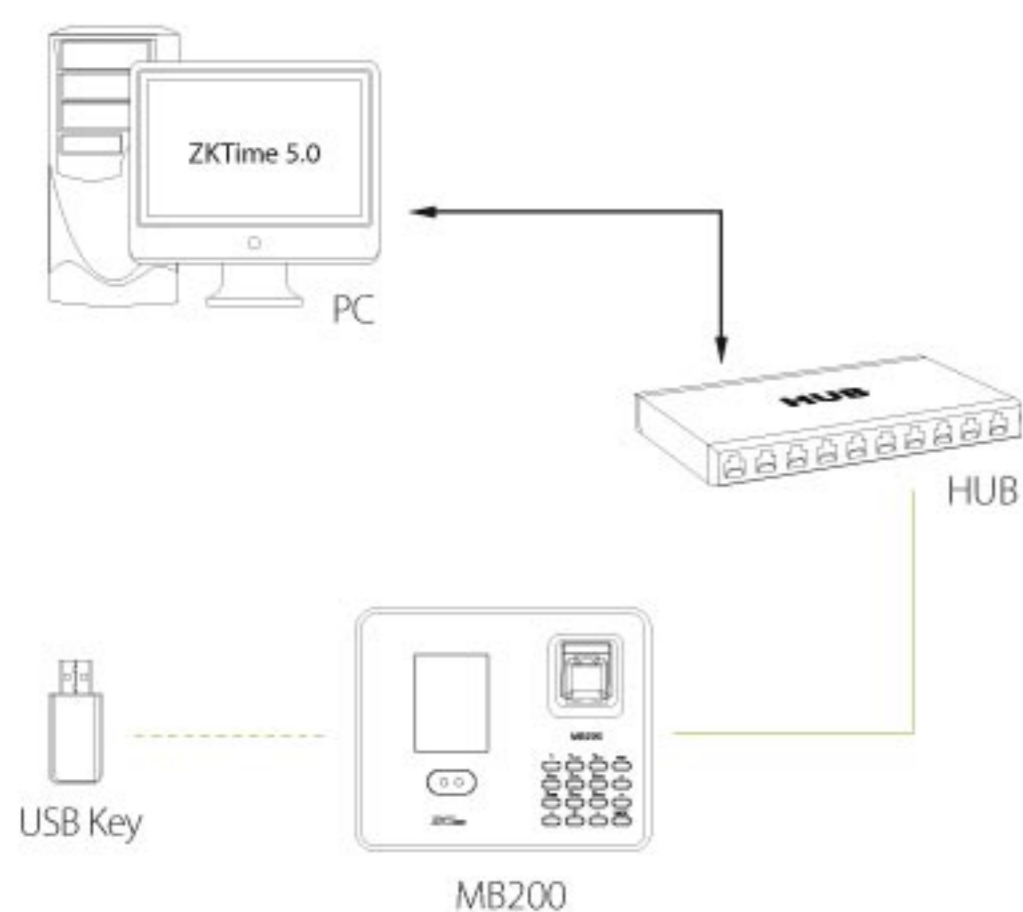

Specifications

Face Capacity	400
Fingerprint Capacity	500
ID Card Capacity	1,000 (Optional)
Record Capacity	80,000
Display	2.8-inch TFT Screen
Communication	TCP/IP,USB-host
Standard Functions	Work Code, SMS, DST, Scheduled-bell, Self-Service Query, Automatic Status Switch, T9 Input, Photo ID, Camera
Optional Functions	ID/Mifare Cards
Software	ZKTime 5.0
Power Supply	DC5V 0.8A
Verification Speed	≤0.5 Sec.
Operating Temp.	0°C - 45°C
Operating Humidity	20% - 80%
Dimension	167.5×148.8×32.2mm (Length×Width×Thickness)
Net Weight	380 G

Configuration