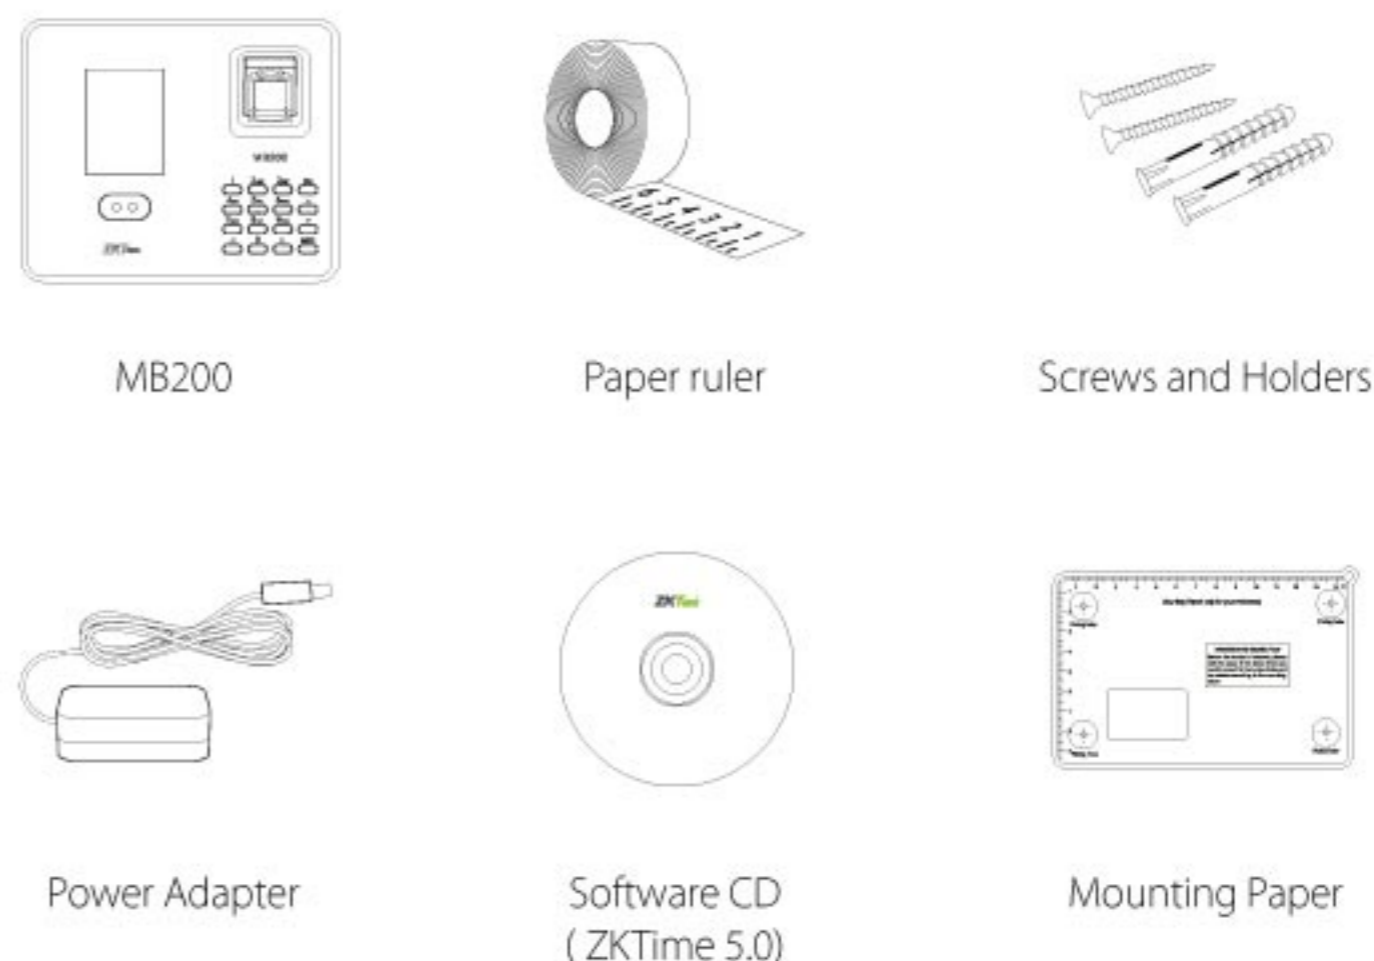

What's in the Box

ZKTeco Inc.

ZK Mansion, Wuhe Rd, Gangtou, Bantian, Buji Town,
Longgang District, Shenzhen China 518129
Tel: 86-755-8960 2345/46/47/48
E-mail: sales@zkteco.com
www.zkteco.com

Global Offices:

USA: +1 732-412-6007
EU: +34 916532891
Brazil: +55 31 2515-8326
Thailand: +66-027199154
Mexico: +52-55-52928418

South Africa: +27 12 259 1047
Egypt: +201110444134
Dubai: +971 4 6091 310
India: +91 8123536788
Indonesia: +62 21 2921 8949

Vietnam : +84-0169-5813007
Philippines: +63 9084118832
Russia: +8 915 178-46-81